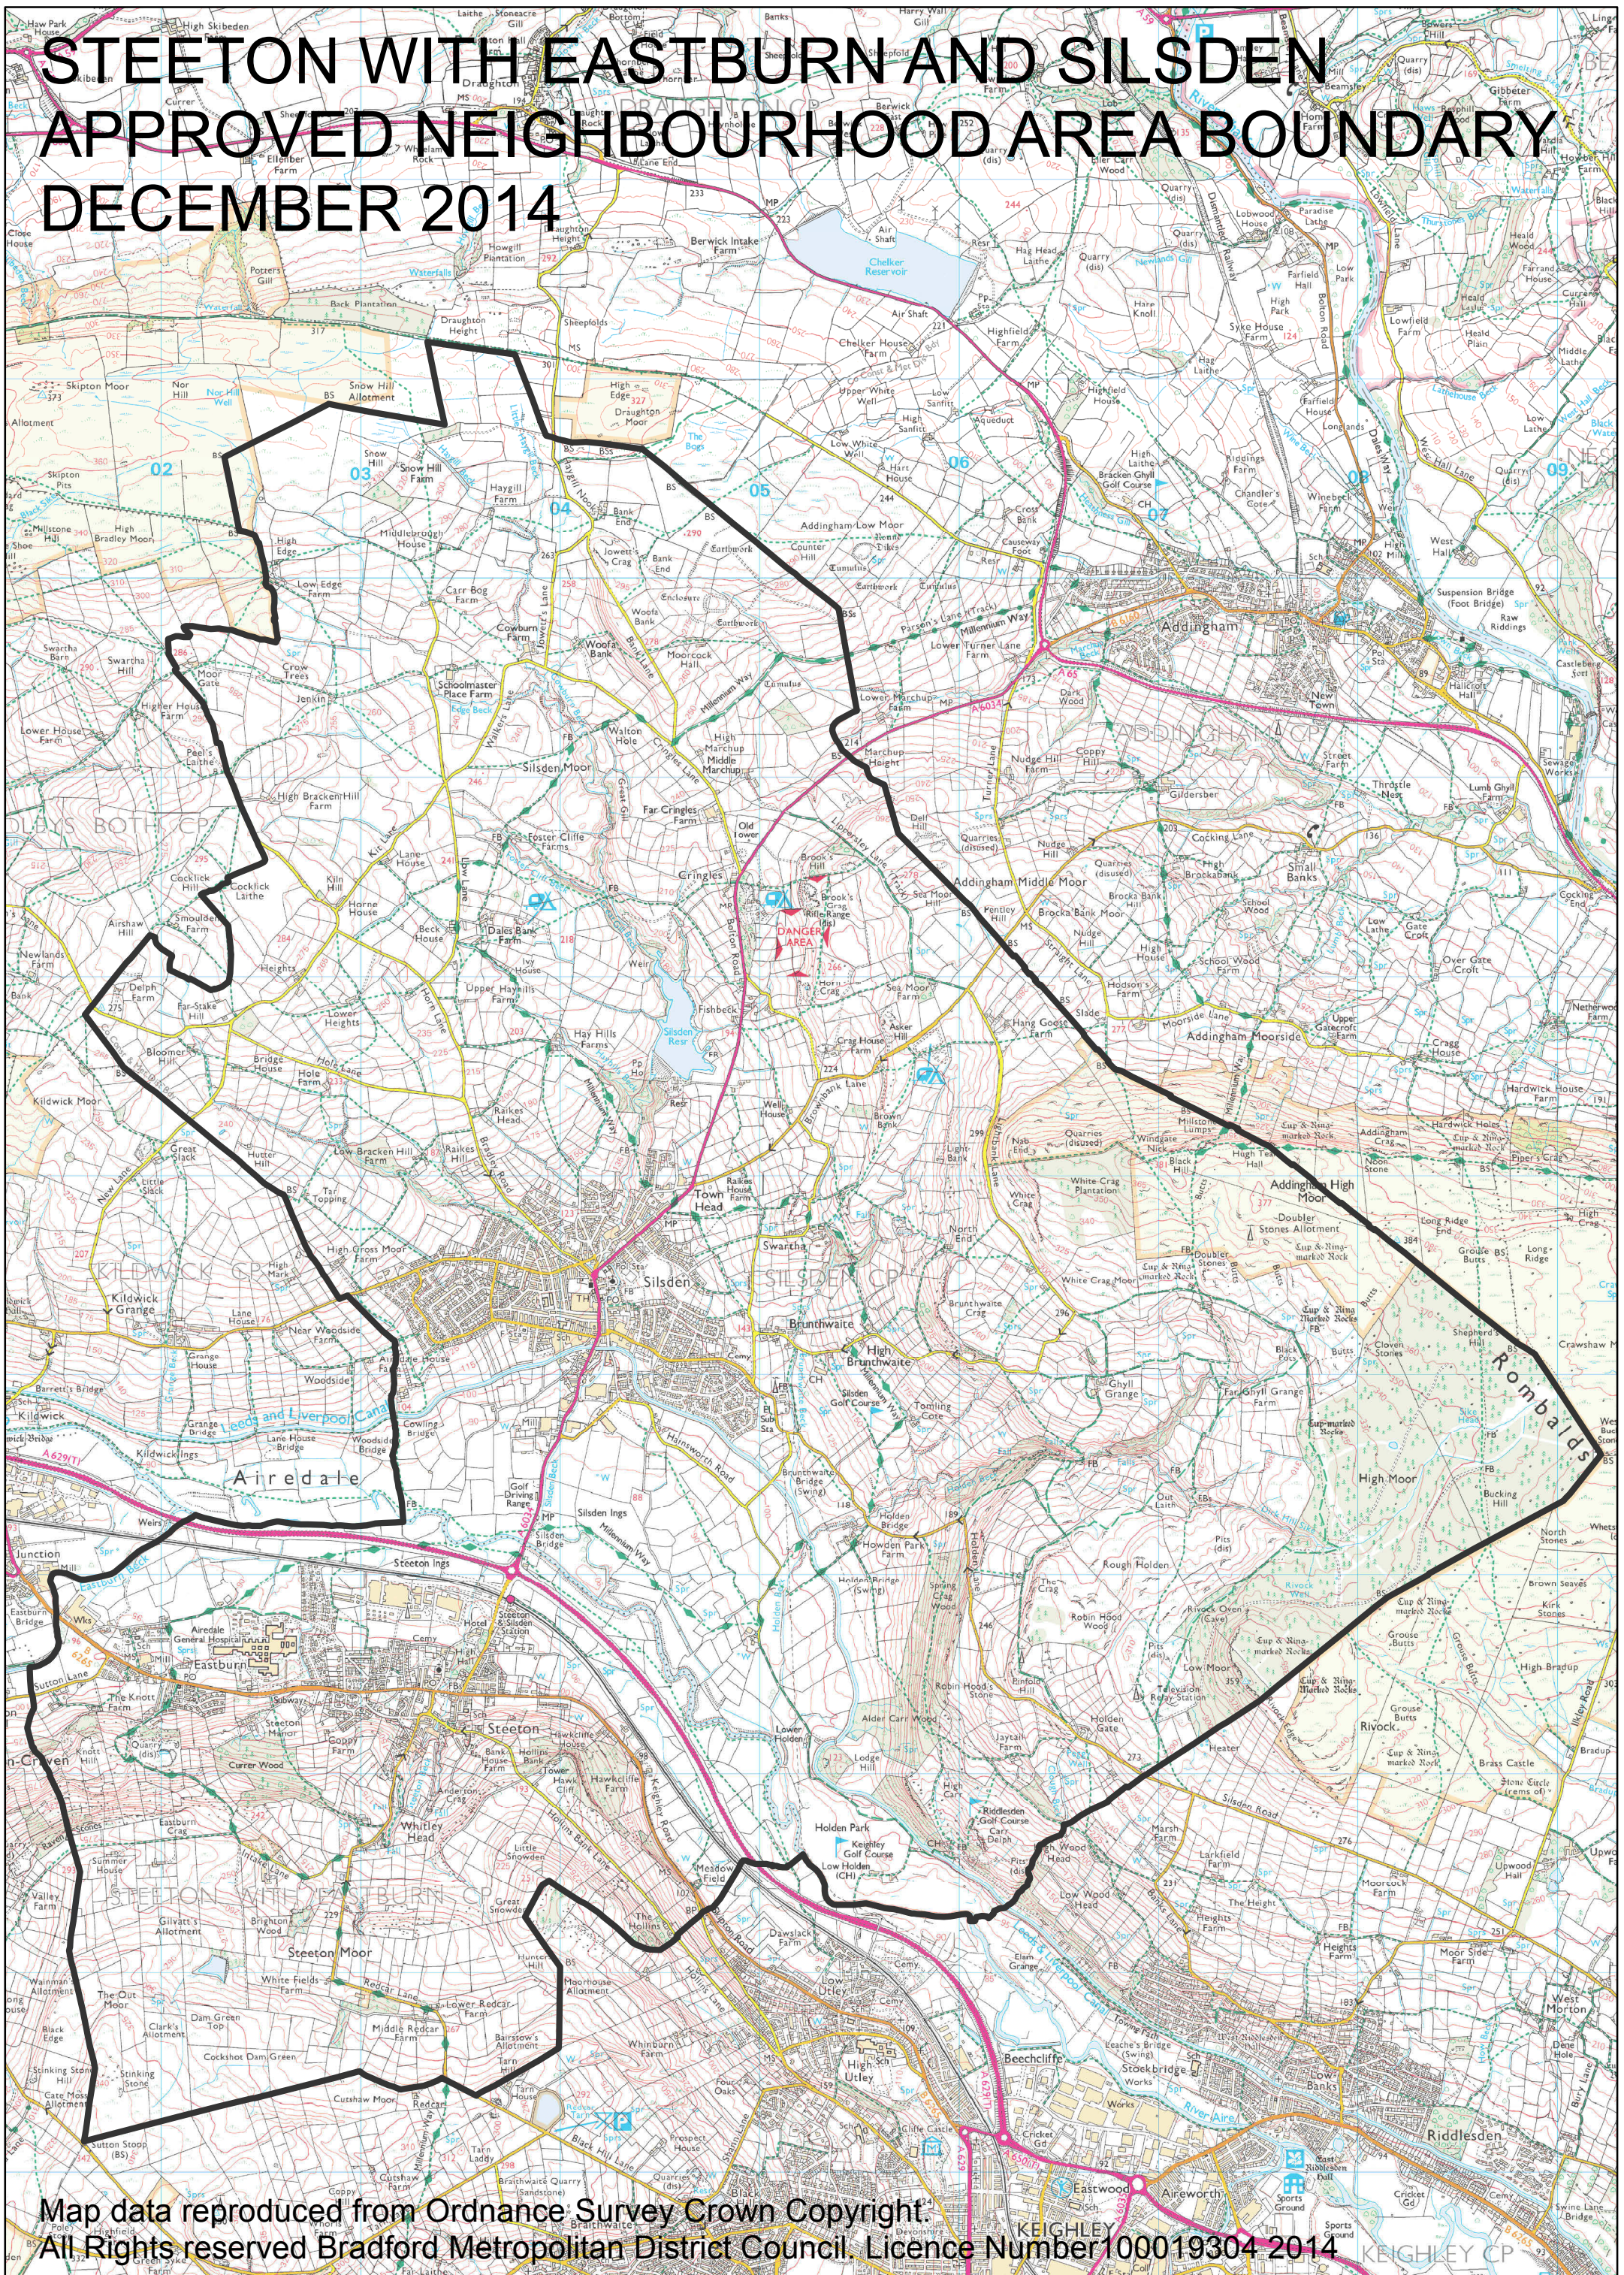

# STEETON WITH EASTBURN AND SILSDEN APPROVED NEIGHBOURHOOD AREA BOUNDARY DECEMBER 2014

Map data reproduced from Ordnance Survey Crown Copyright.  
All Rights reserved Bradford Metropolitan District Council. Licence Number 100019304 2014